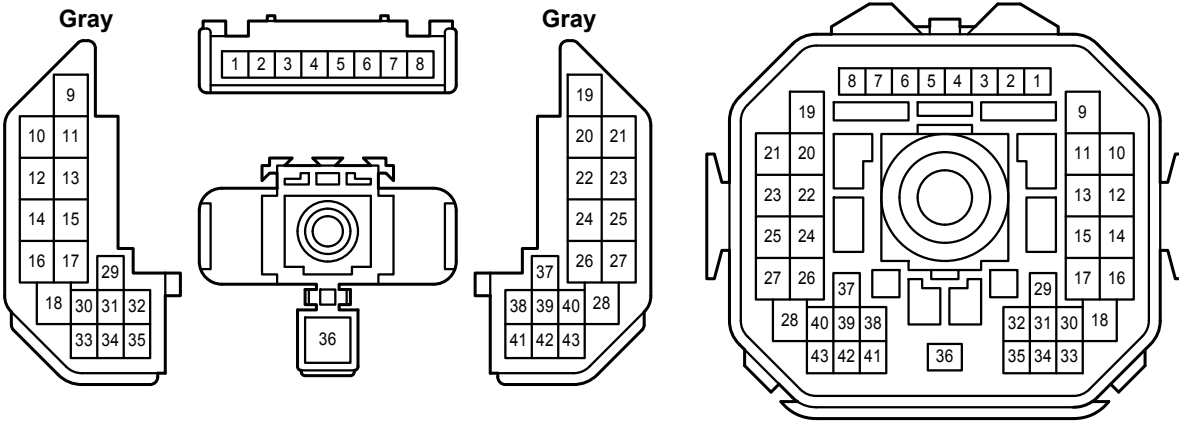

# Back-Up Light

Back-Up Light

IB4  
White

ID2  
White

IO1  
White

Back-Up Light

IR3  
White